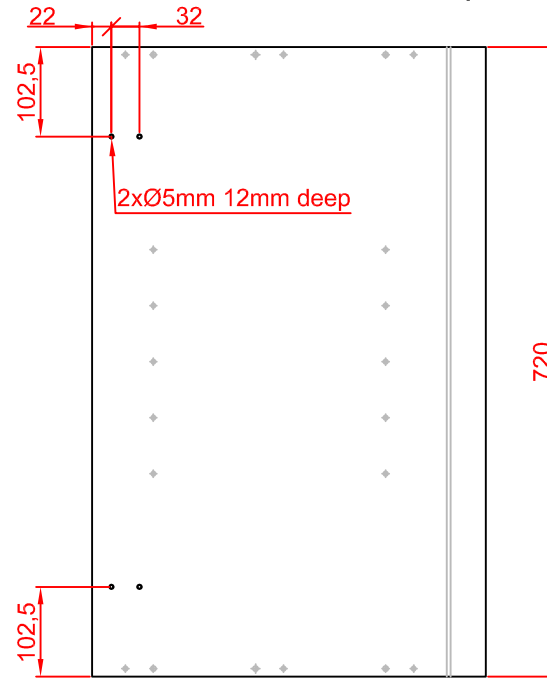

Standard Base 570mm Depth

Slimline Base 450mm Depth

Slimline Base 300mm Depth

Base Cabinets Hinge Holes
Cabinet Side Panels

Base Cabinets Hinge Holes

Frontals