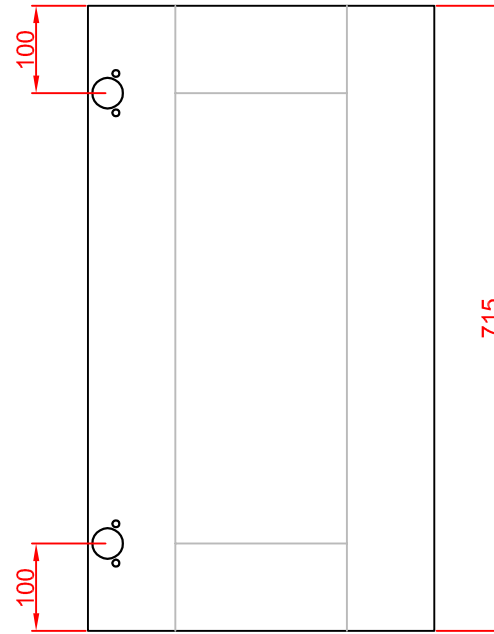

Standard Base 570mm Depth

Slimline Base 450mm Depth

Slimline Base 300mm Depth

Base Cabinets Hinge Holes
Cabinet Side Panels

Base Cabinets Hinge Holes

Frontals