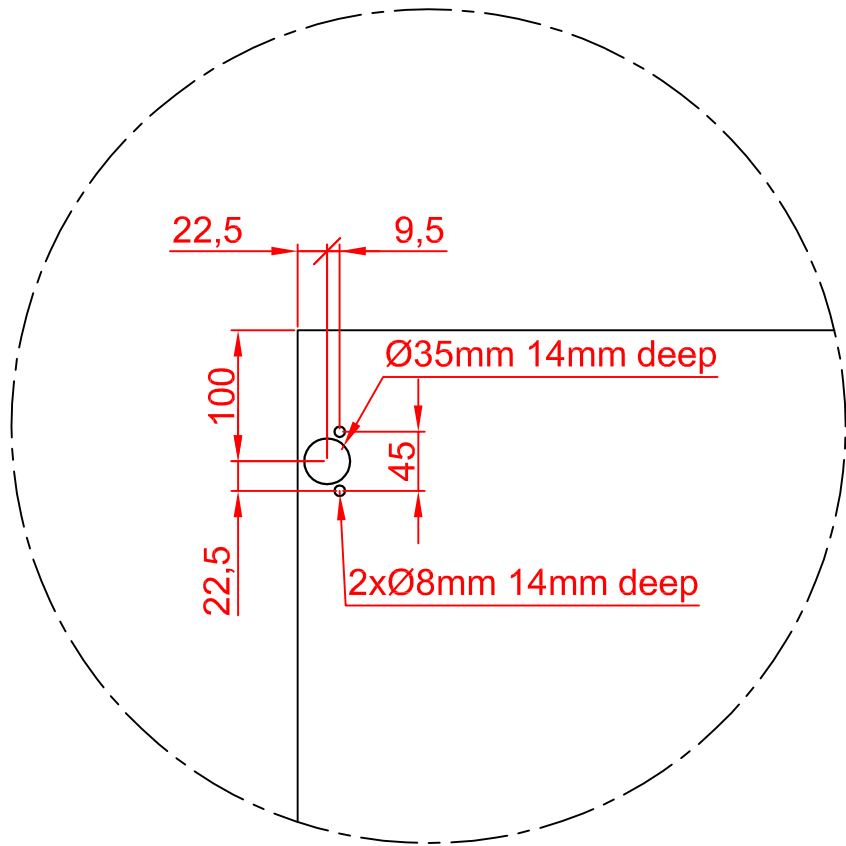

Standard Base 570mm Depth

Slimline Base 450mm Depth

Slimline Base 300mm Depth

Base Cabinets Hinge Holes
Cabinet Side Panels

Base Cabinets Hinge Holes

Frontals