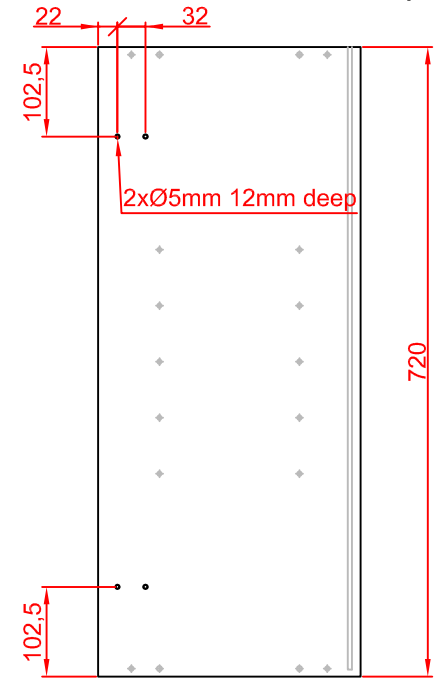

Standard Base 570mm Depth

Slimline Base 450mm Depth

Slimline Base 300mm Depth

Base Cabinets Hinge Holes
Cabinet Side Panels

Base Cabinets Hinge Holes

Frontals