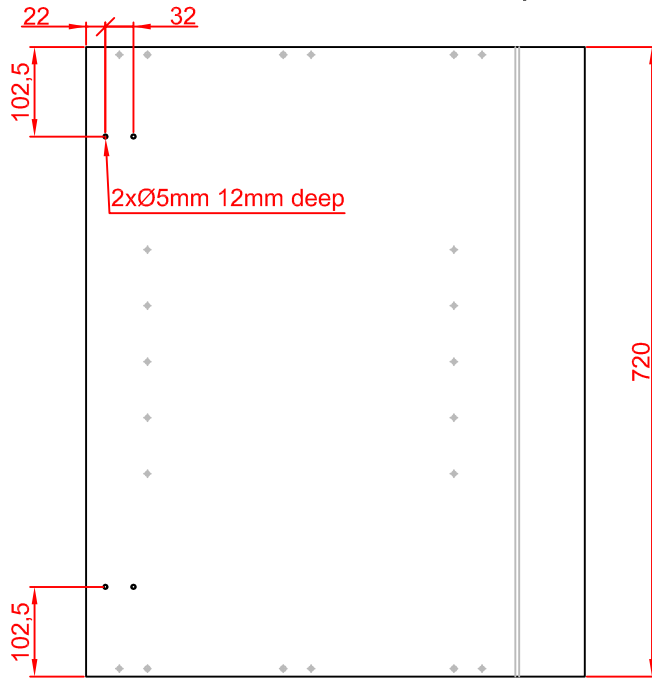

Standard Base 570mm Depth

Slimline Base 450mm Depth

Slimline Base 300mm Depth

Base Cabinets Hinge Holes
Cabinet Side Panels

Base Cabinets Hinge Holes

Frontals