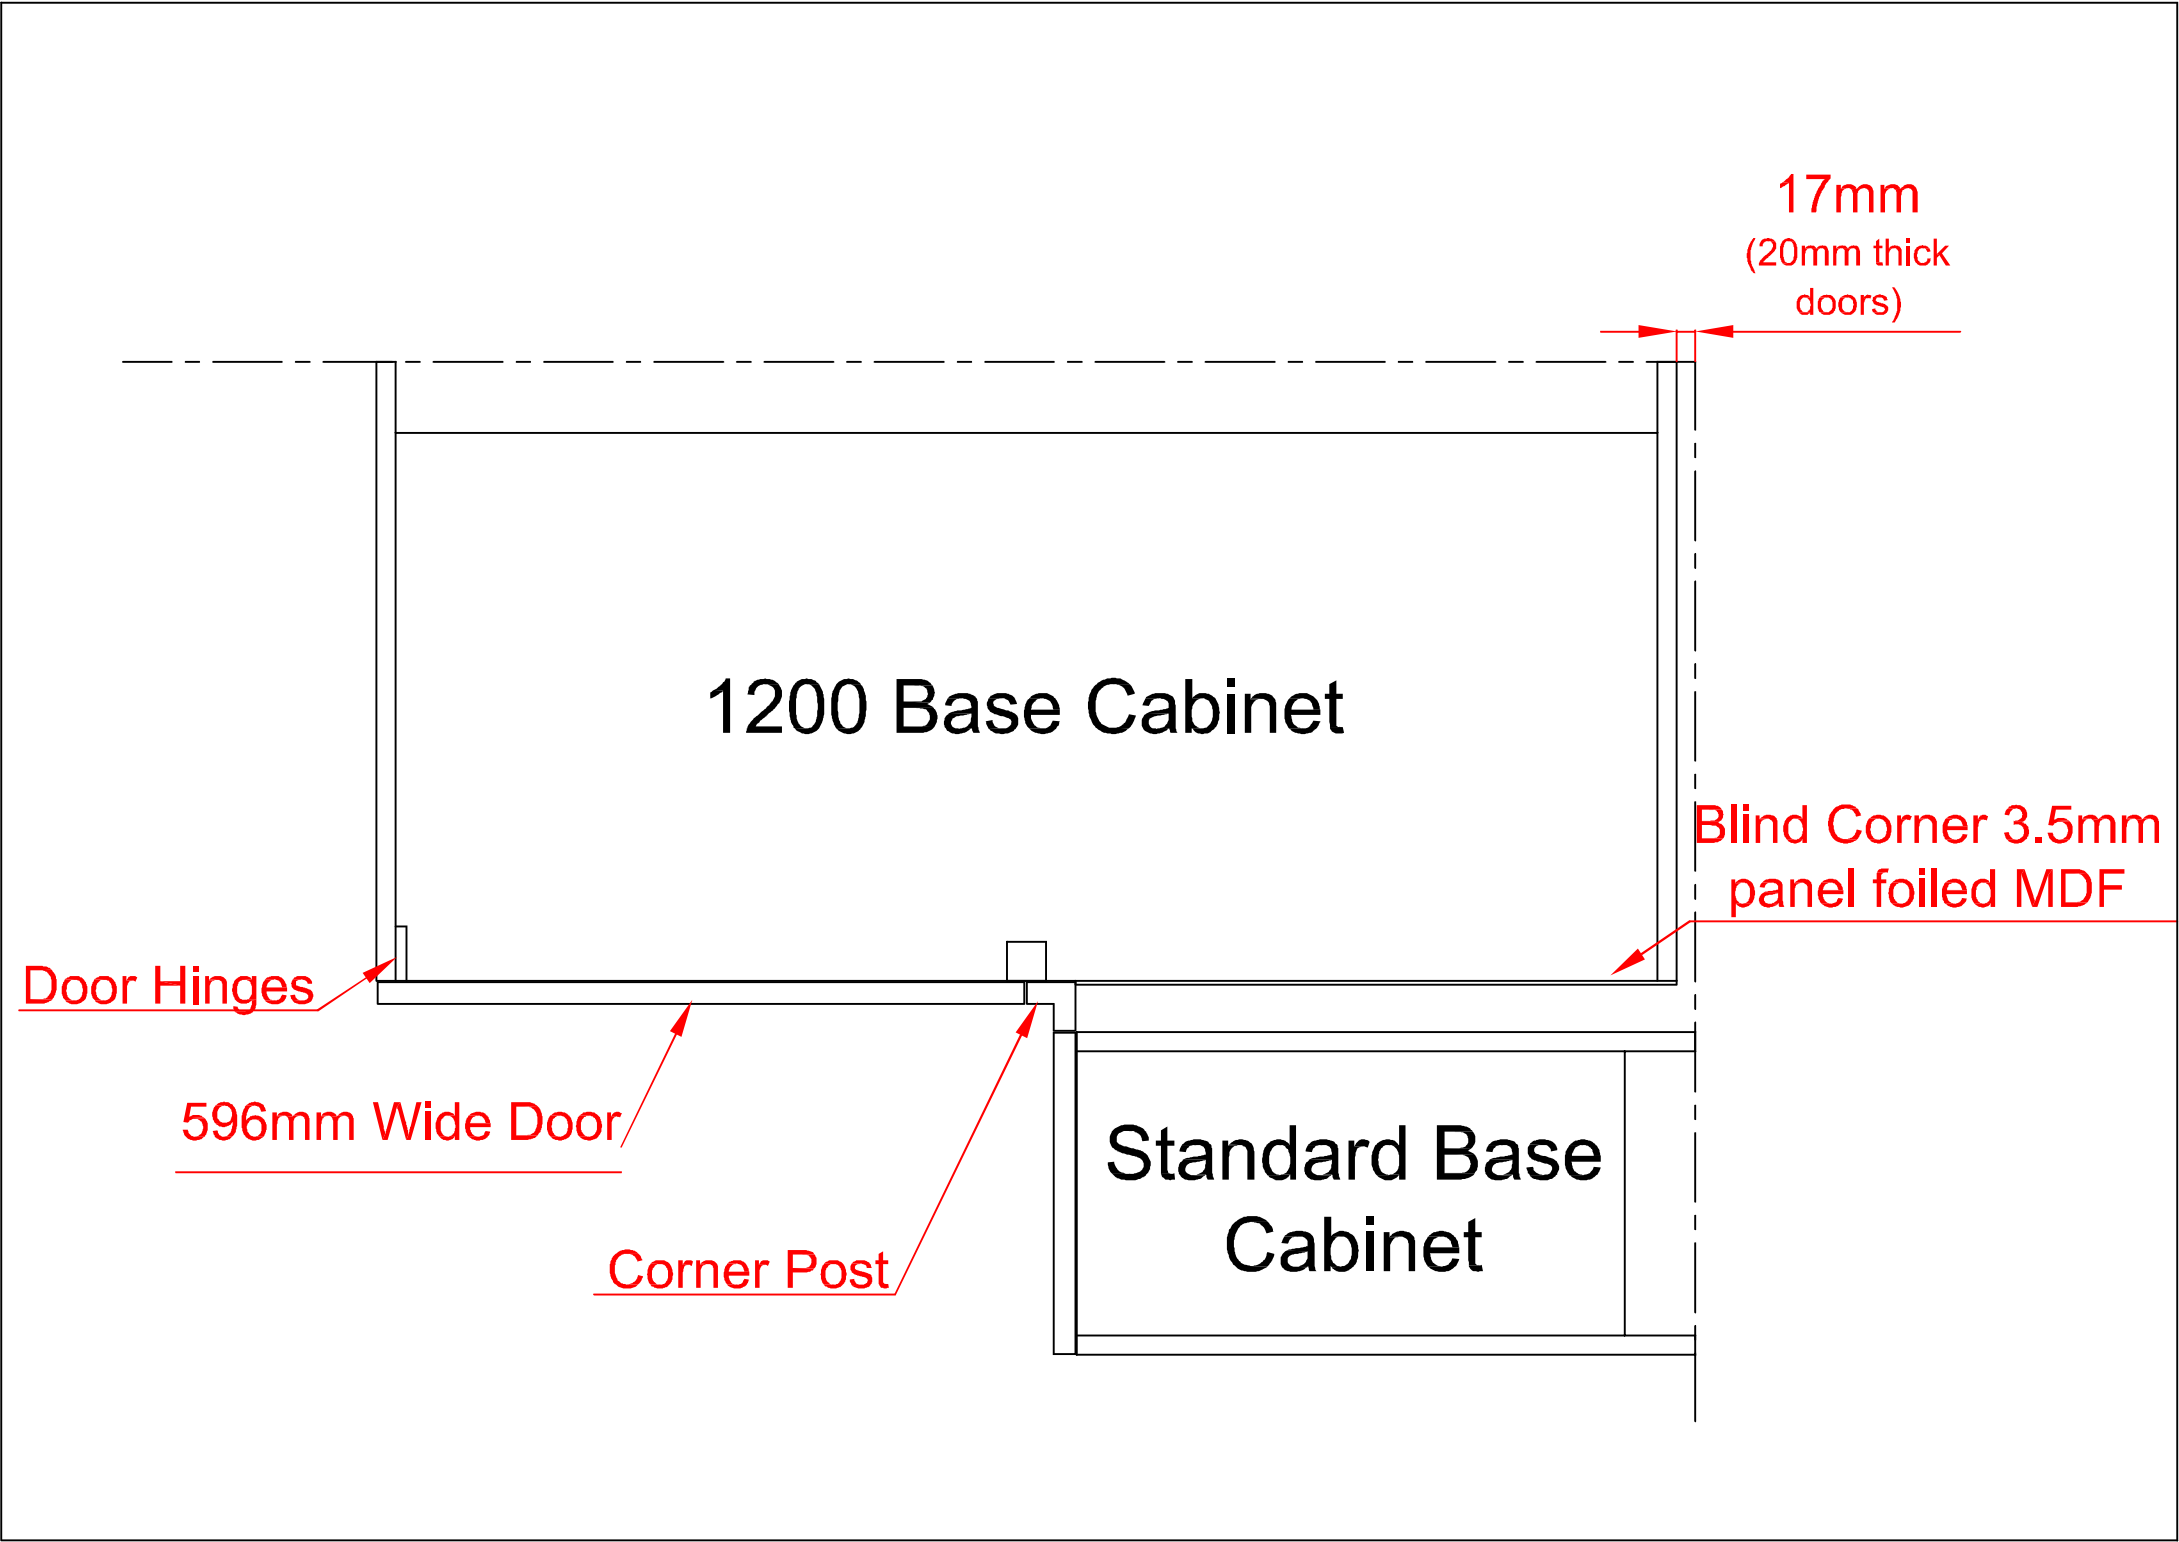

117mm
(20mm thick doors)

1000 Base Cabinet

Blind Corner 3.5mm panel foiled MDF

Door Hinges

496mm Wide Door

Corner Post

Standard Base Cabinet

1200 Base Cabinet

17mm
(20mm thick doors)

Blind Corner 3.5mm panel foiled MDF

Door Hinges

596mm Wide Door

Corner Post

Standard Base Cabinet