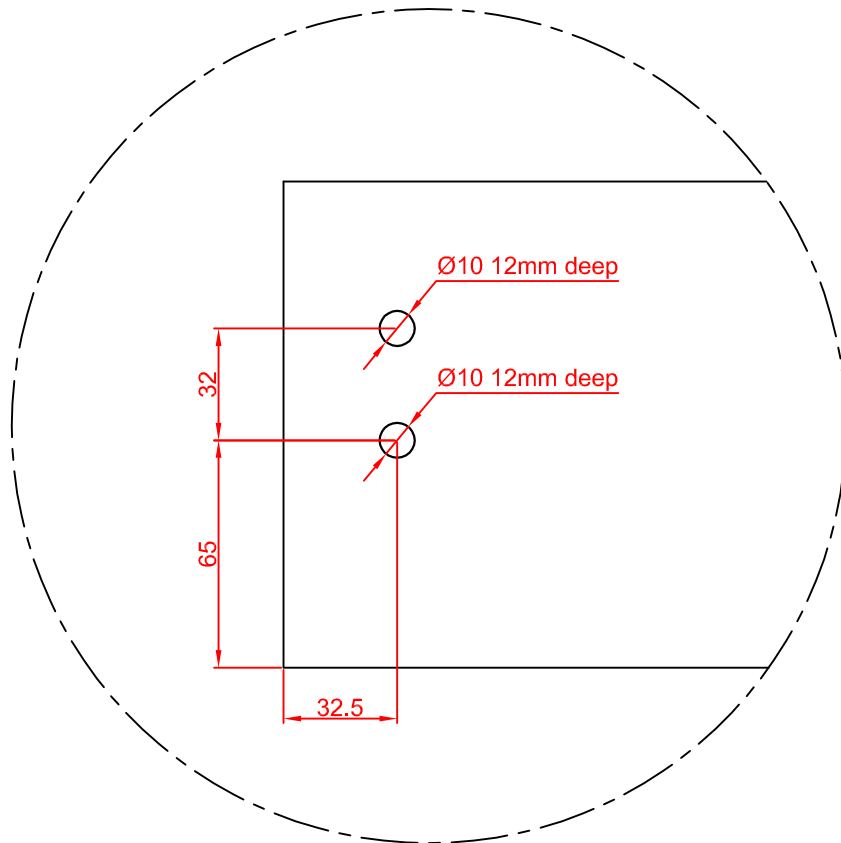

Door & Drawer Cabinet

Standard Base 570mm Depth

Door Hinge Holes
Cabinet Side Panels

Door & Drawer Cabinet

Drawer Holes

Door & Drawer Cabinet

139mm Height Drawer Front
Drilling Positions

Door & Drawer Cabinet

Door Hinge Holes