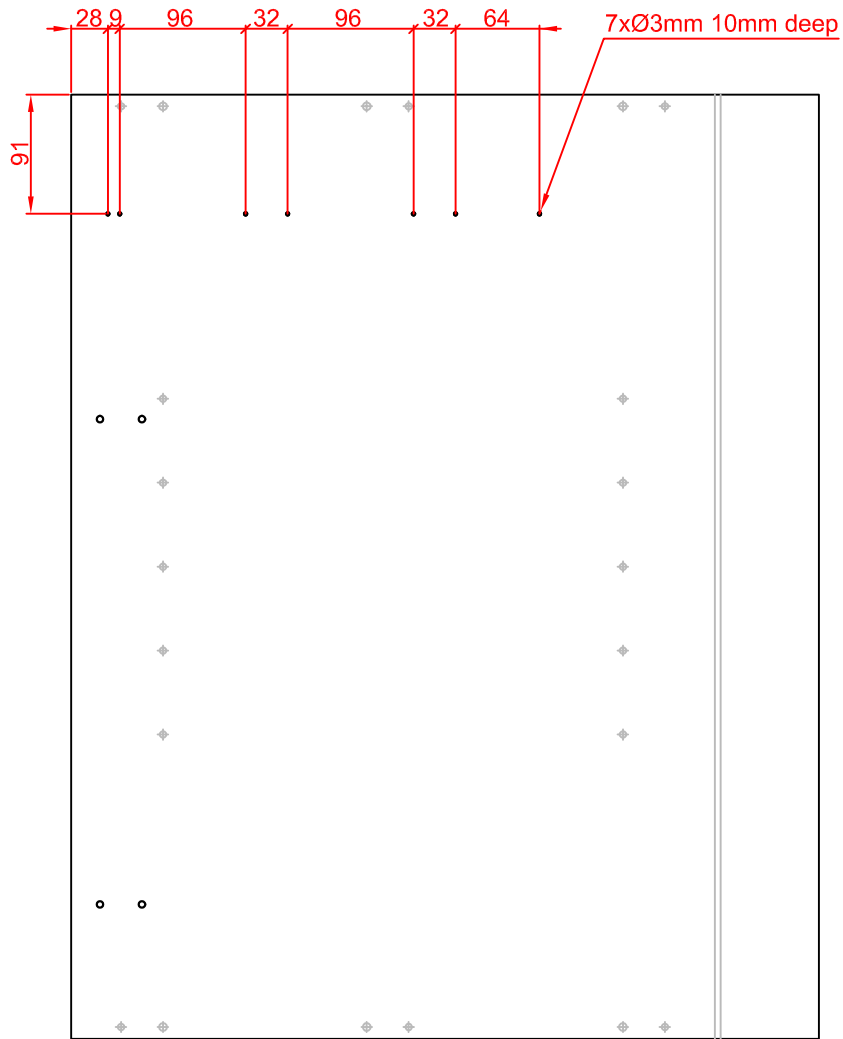

Door & Drawer Cabinet

Standard Base 570mm Depth

Door Hinge Holes
Cabinet Side Panels

Door & Drawer Cabinet

Drawer Holes

Door & Drawer Cabinet

139mm Height Drawer Front
Drilling Positions

Door & Drawer Cabinet

Door Hinge Holes