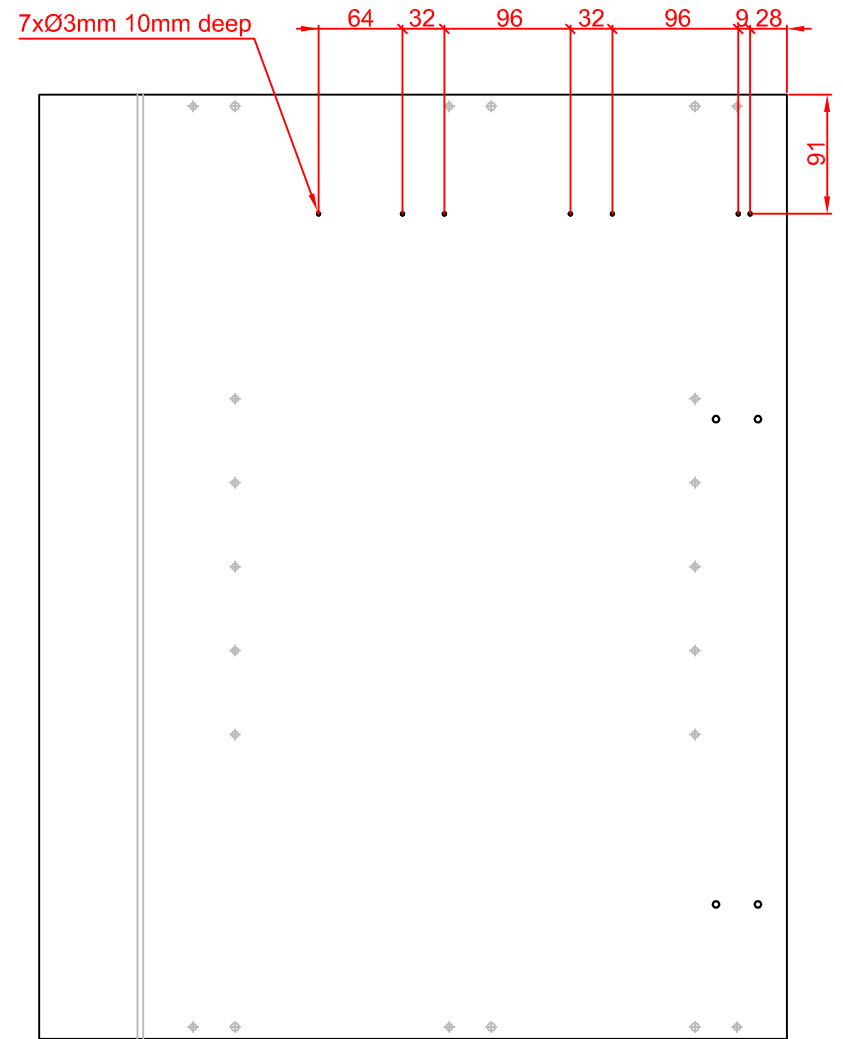

Door & Drawer Cabinet

Standard Base 570mm Depth

Door Hinge Holes
Cabinet Side Panels

Door & Drawer Cabinet

Drawer Holes

Door & Drawer Cabinet

139mm Height Drawer Front
Drilling Positions

Door & Drawer Cabinet

Door Hinge Holes