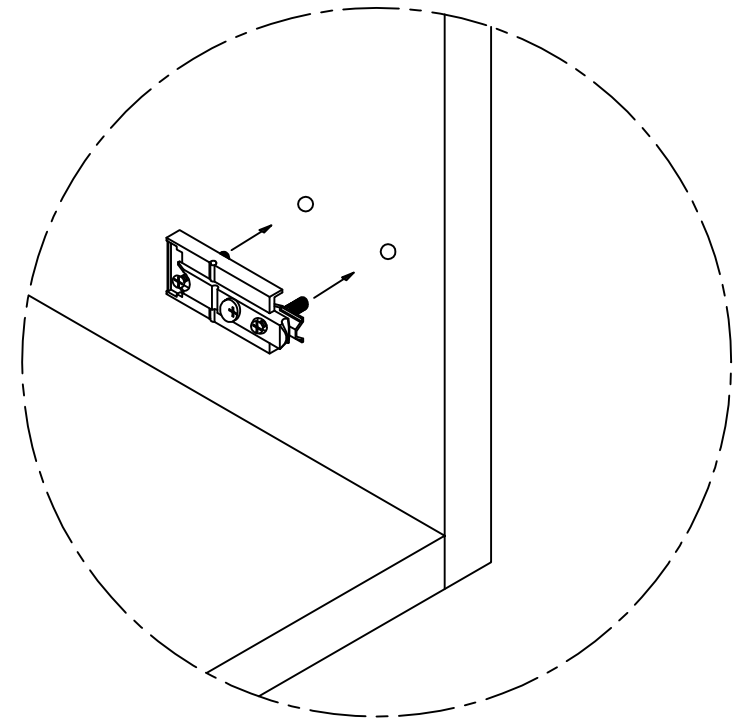

Door & Drawer Cabinet

Standard Base 570mm Depth

Door Hinge Holes
Cabinet Side Panels

Door & Drawer Cabinet

Drawer Holes

Door & Drawer Cabinet

139mm Height Drawer Front
Drilling Positions

Door & Drawer Cabinet

Door Hinge Holes