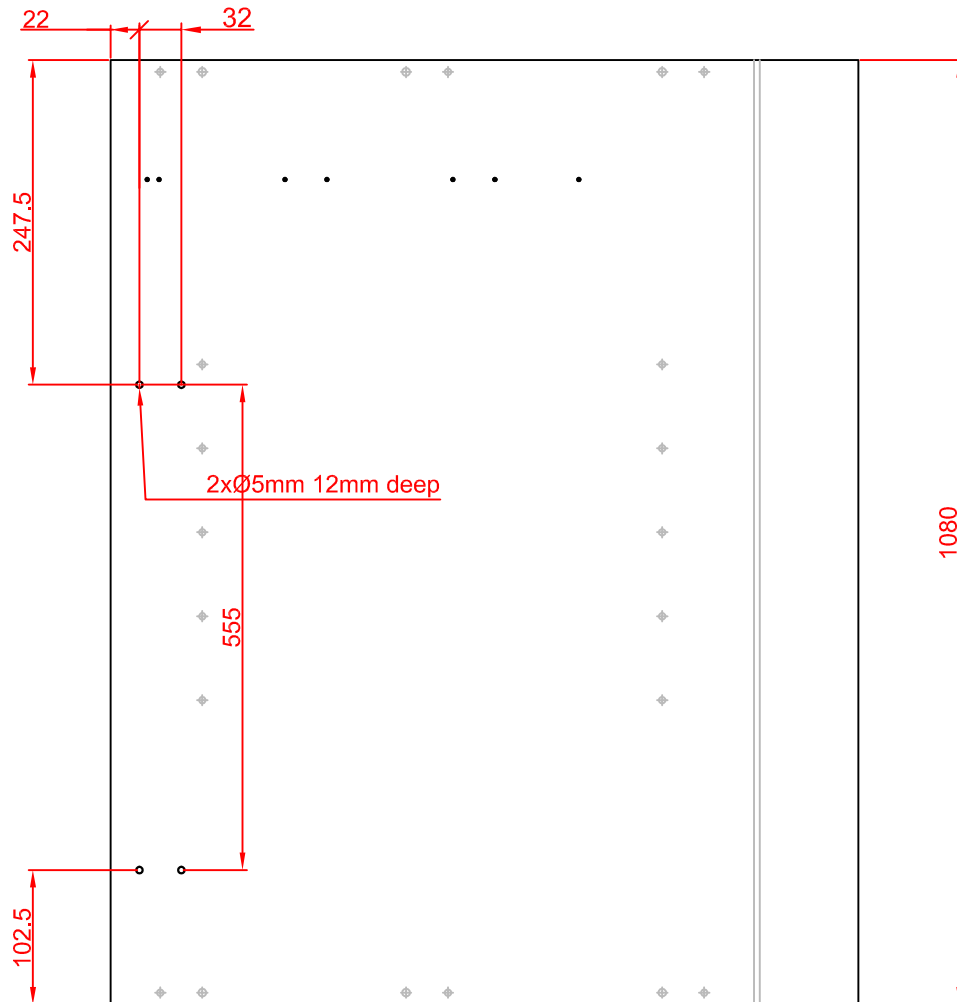

Door & Drawer Cabinet

Standard Base 570mm Depth

Door Hinge Holes
Cabinet Side Panels

Door & Drawer Cabinet

Drawer Holes

Door & Drawer Cabinet

139mm Height Drawer Front
Drilling Positions

Door & Drawer Cabinet

Door Hinge Holes